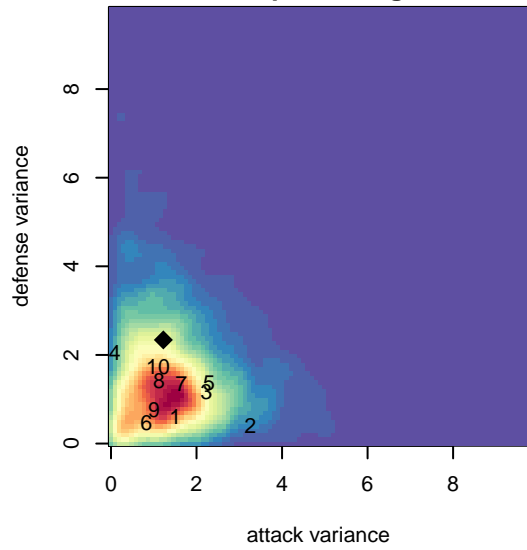

BSC Hood River Black-Legends G01

Bridlemile SC
Hood River, OR
G01 total strength=557
attack=0.53 defense=0.35
fall league = PTT G01 Div 2 White

alt names used:

Venues played:
2015 PTT G01 Division 2 White

BSC Hood River Black-Legends G01
Dots are actual minus expected GF (blue circles) and GA (red triangles).
Blue line is smoothed change in attack strength. Red is smoothed change in defense strength.

**attack and defense variance (black dot)
relative to other teams
and top 10 in region**