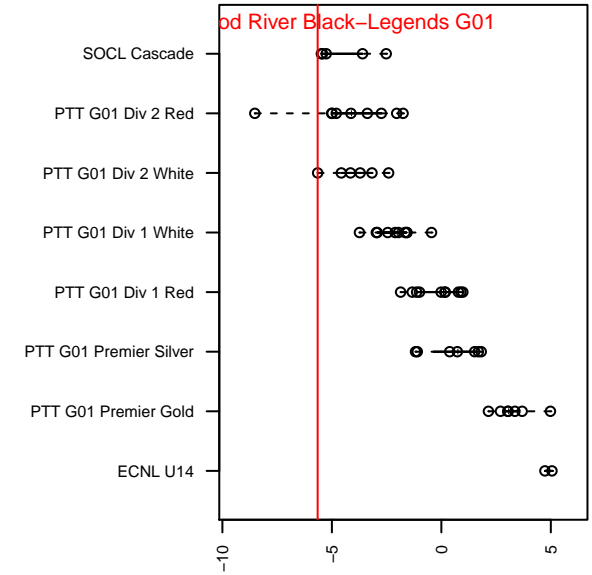

**attack and defense rating
relative to others at age
and all opponents in last 13 months**