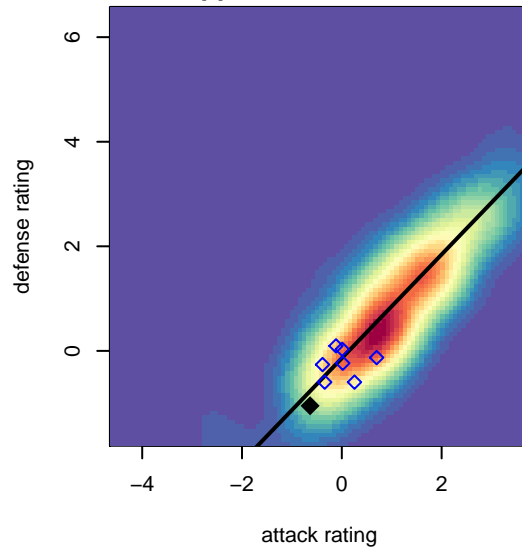

**attack and defense rating
relative to others at age
and all opponents in last 13 months**